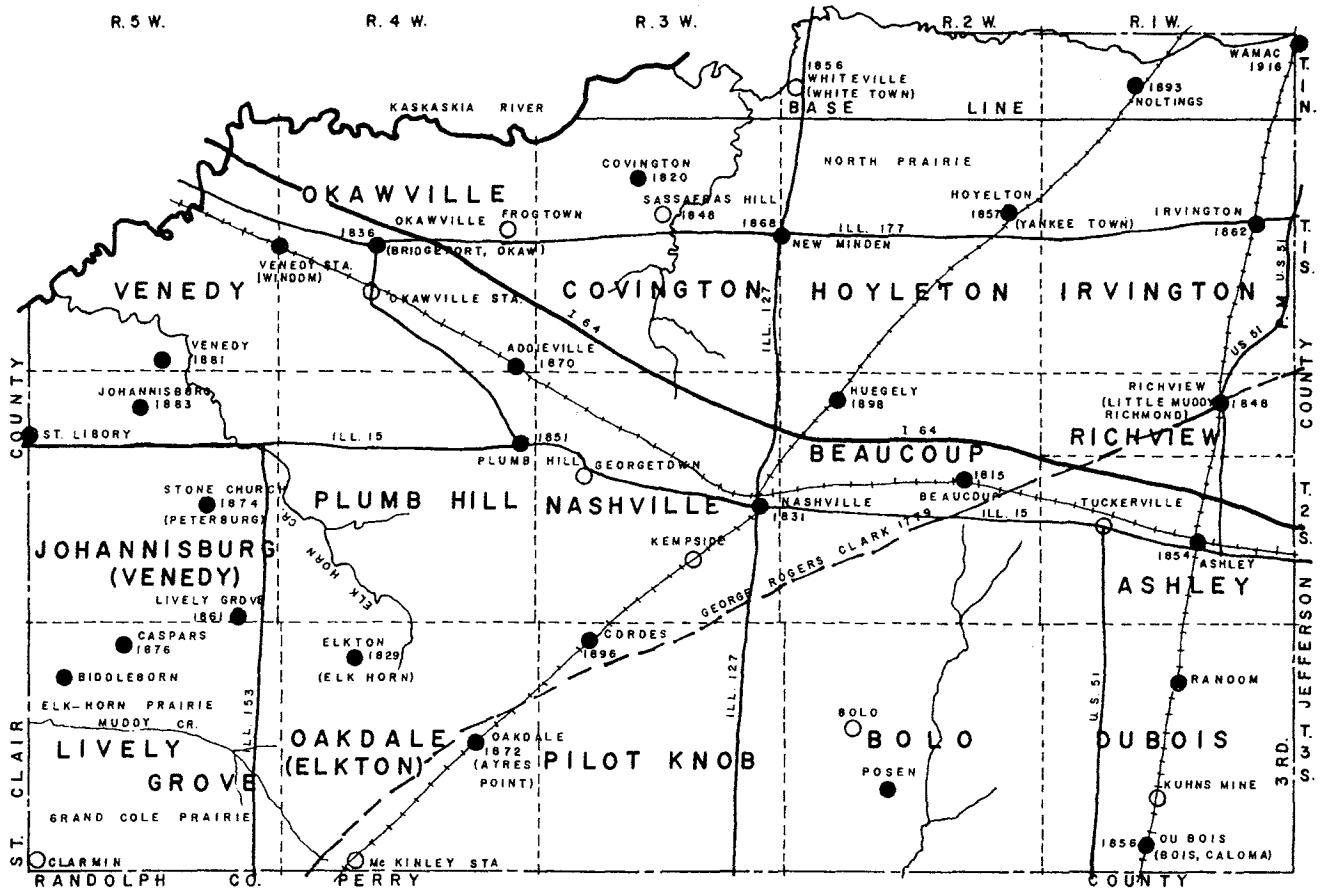

WASHINGTON

COUNTY

ILLINOIS

CLINTON

COUNTY

R. 5 W.

R. 4 W.

R. 3 W.

R. 2 W.

R. 1 W.

DR. BY W. G. Richardson  
1983

- TOWNS, VILLAGES & STATIONS
- GHOST TOWNS
- DATES ARE P.O. ESTABLISHED  
(ORIGINAL NAMES)

DATE OF ORIGIN: 2 January 1818  
 PARENT: St. Clair County of Illinois Territory  
 SOURCE OF NAME: George Washington, President of the United States  
 COUNTY SEAT: Nashville 62263  
 SAGA COVER: Vol. XI, No. 1; Spring, 1984