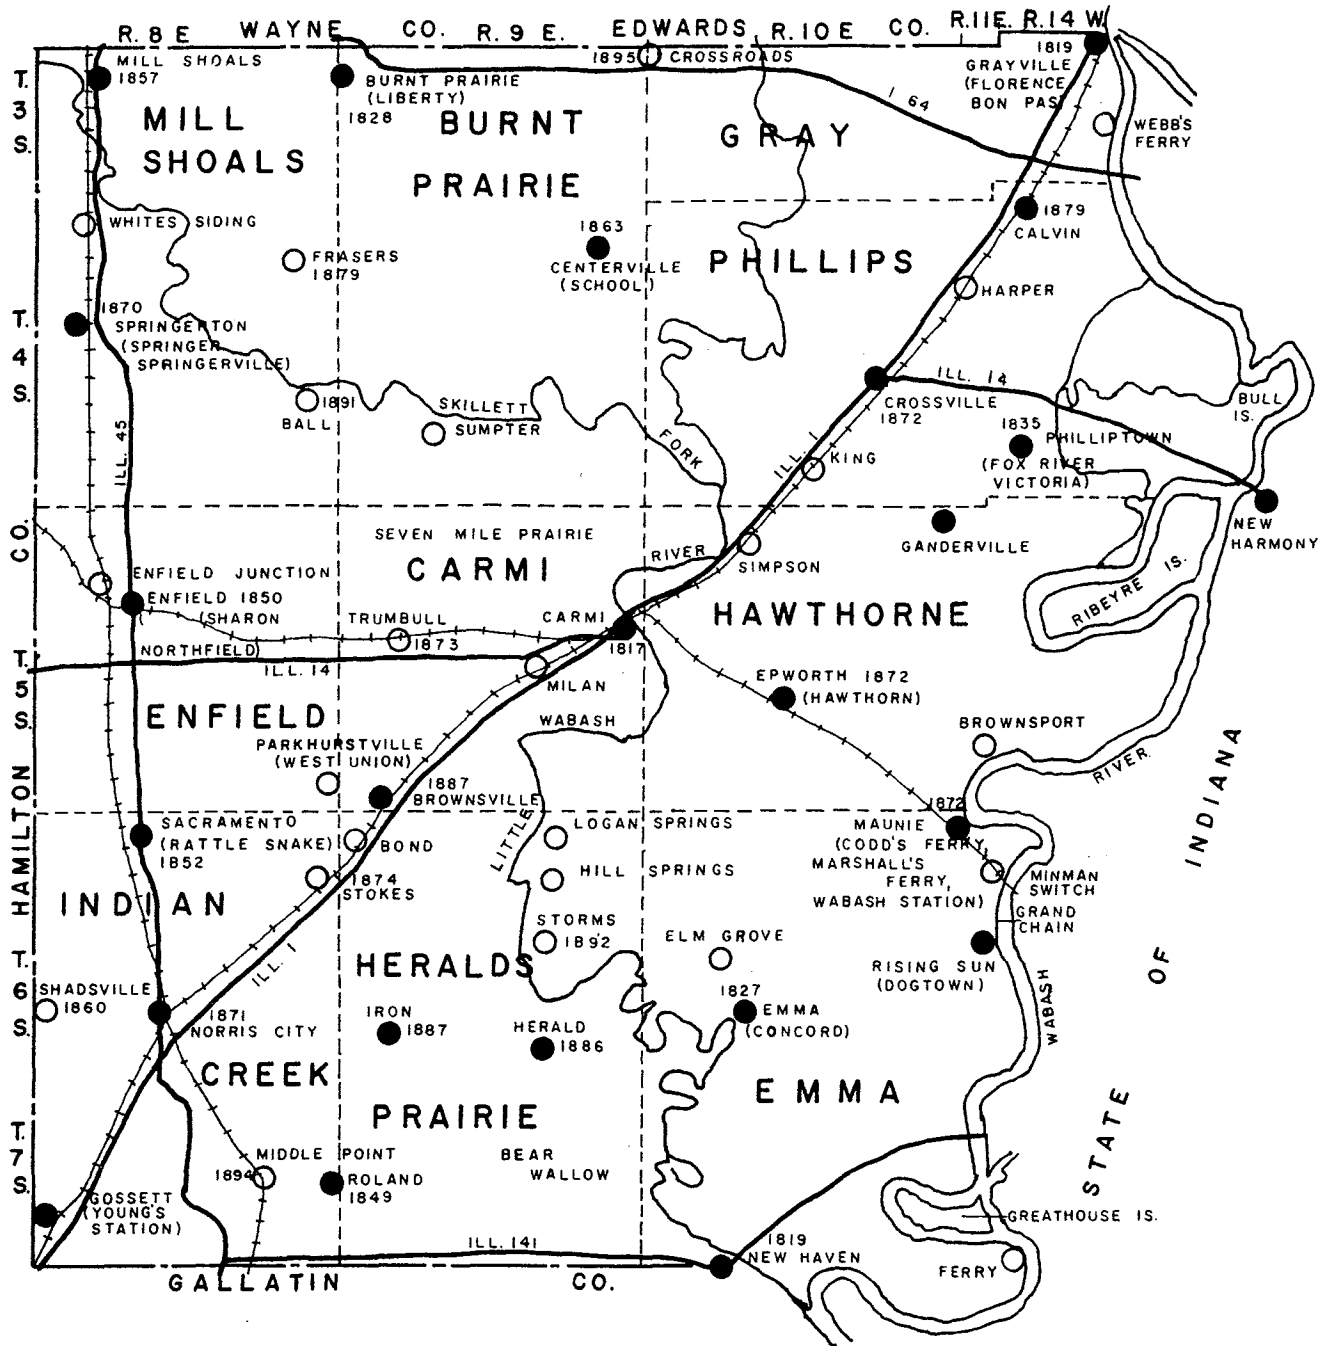

WHITE COUNTY ILLINOIS

● TOWNS, VILLAGES & STATIONS
 ○ GHOST TOWNS
 DATES ARE P.O. ESTABLISHED
 (ORIGINAL NAMES)

DATE OF ORIGIN: 9 December 1815
 PARENT: Gallatin County of Illinois Territory
 SOURCE OF NAME: Leonard White, Major of Territorial militia
 COUNTY SEAT: Carmi 62821
 SAGA COVER: Vol. IX, No. 3; Fall, 1982